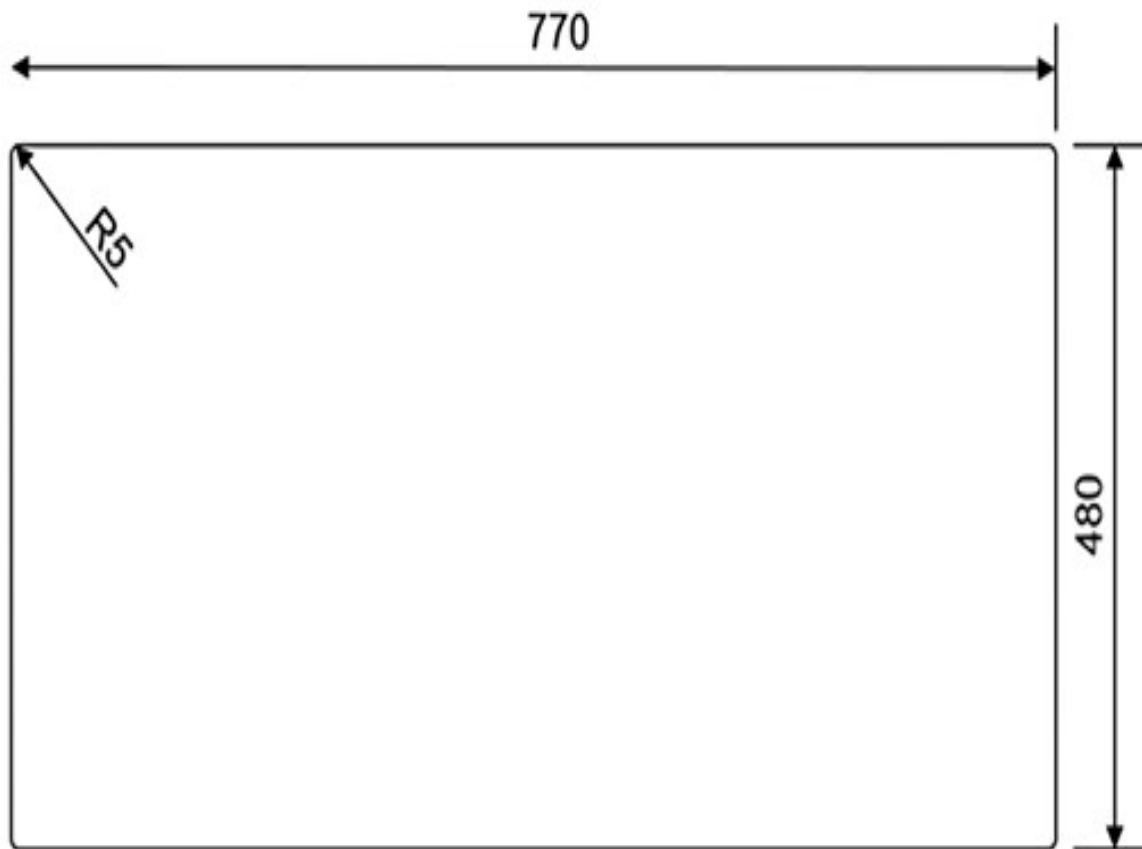

RANGEMASTER

SINKS & TAPS

Material	Igneous Granite
Material Gauge	-
Material Finish Bowl	-
Material Finish Drainer	-
Drainer Position	
Overall Length (mm)	790
Overall Width (mm)	510
Main Bowl Length (mm)	726
Main Bowl Width (mm)	386
Main Bowl Depth (mm)	200
Second Bowl Length (mm)	-
Second Bowl Width (mm)	-
Second Bowl Depth (mm)	-
Tap hole Size (mm)	1 x 35
Waste Size (mm)	1 x 90
Waste Kit	Included with sink (2 x 90mm BSW & overflow kit)
Min. Base Unit (mm)	800
Cutout Size Length (mm)	770
Cutout Size Width (mm)	480
Warranty Sinks (years)	10
Product Code	PRA790CO/
Barcode	5015834056494

PRATO IGNEOUS GRANITE SINK

PRA790CO/

Cut Out Template

Dimensions in mm. Not to scale.

AGA Rangemaster continuously seeks improvements in specification, design and production of products and thus, alterations take place periodically. Whilst every effort is made to produce up-to date resources, the information included here is intended as a guide. Always refer to the product's installation instructions when fitting, installation work should be completed a professional tradesman.