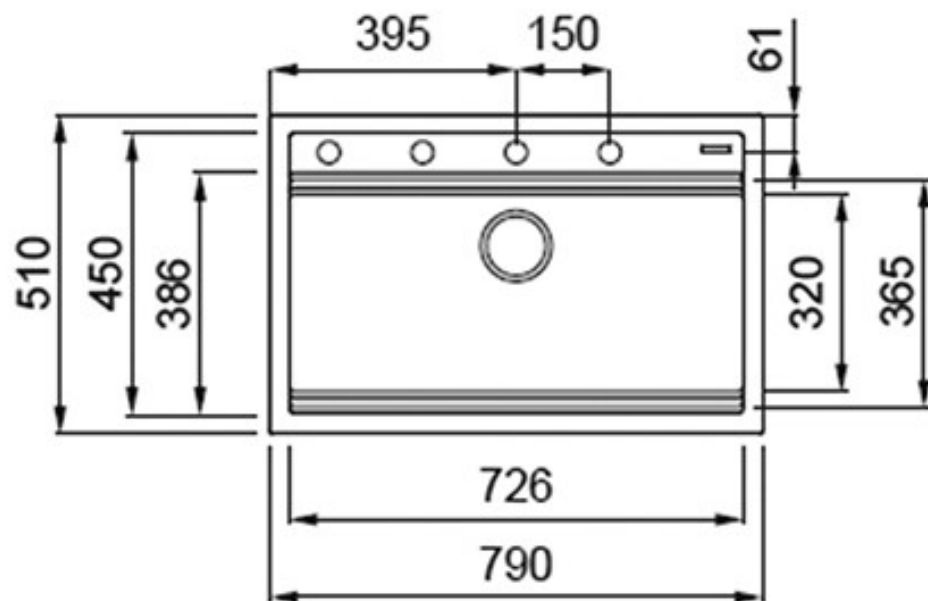

PRATO IGNEOUS GRANITE SINK

PRA790CO/

Technical Drawing